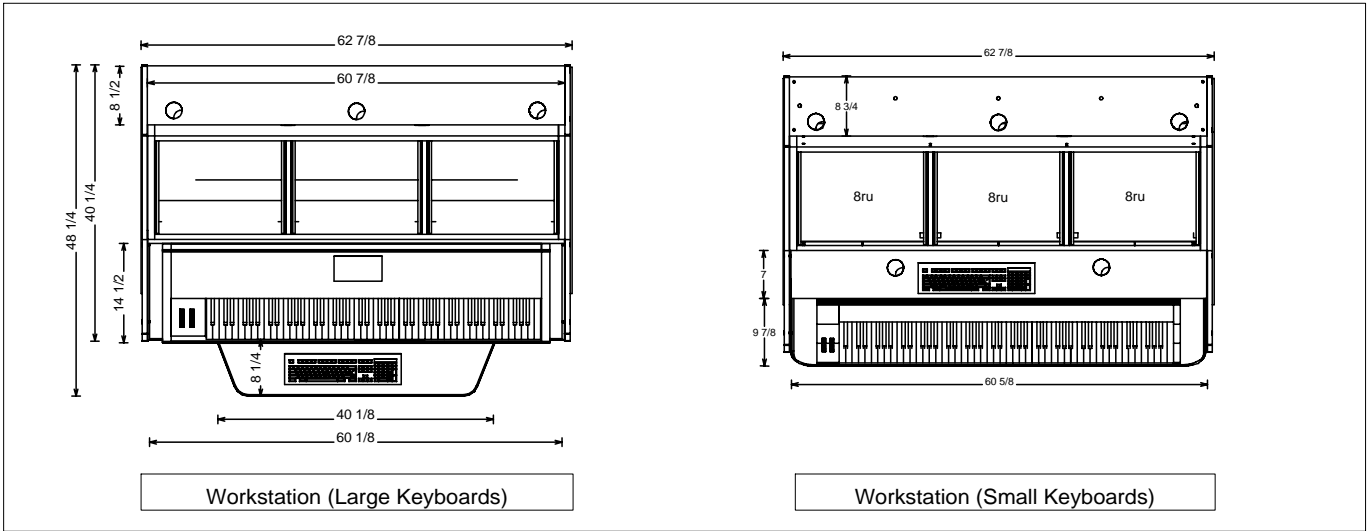

# The Multi - Station

The 3 Bay / Footprint & Dimensions

from Sterling Modular

Avid Artist Series

Edit / Mix / Master

Compose / Record

Choose your weapon