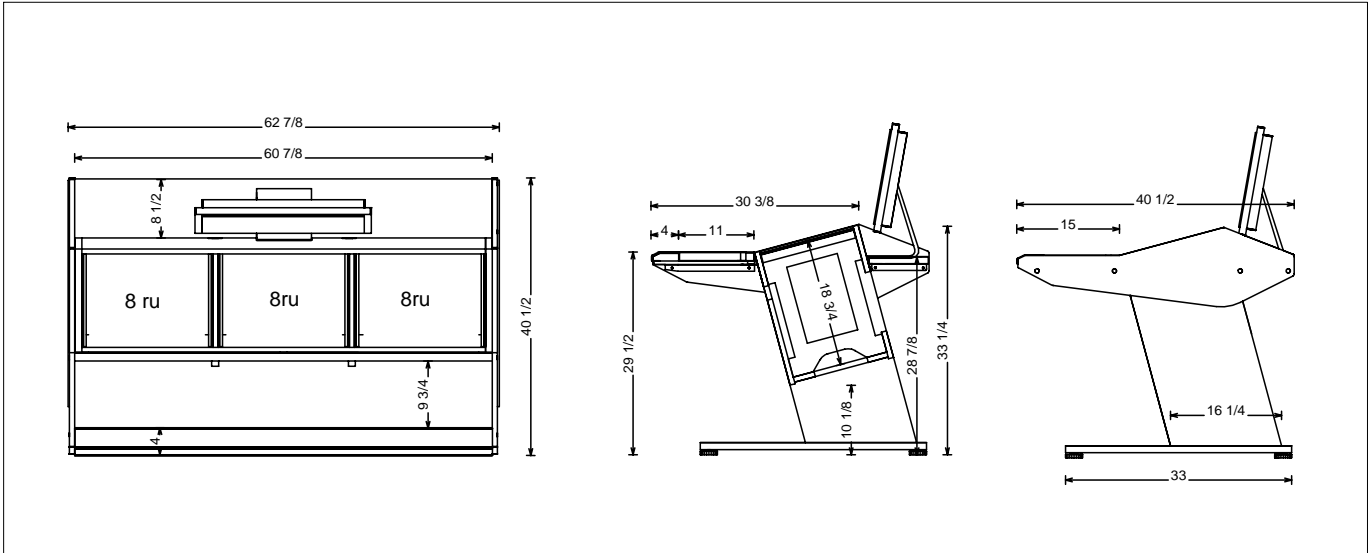

# The Multi - Station

The 3 Bay / Footprint & Dimensions

from Sterling Modular

Avid Artist Series

Edit / Mix / Master

Compose / Record

Choose your weapon