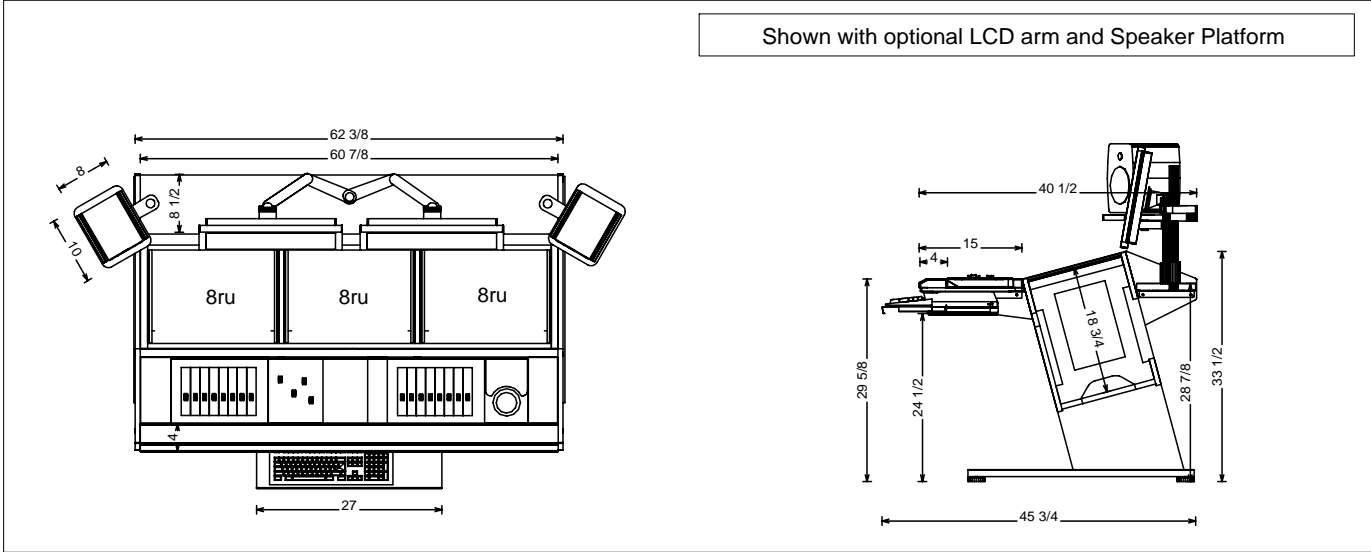

# The Multi - Station

The 3 Bay / Footprint & Dimensions

from Sterling Modular

Avid Artist Series

Edit / Mix / Master

Compose / Record

Choose your weapon