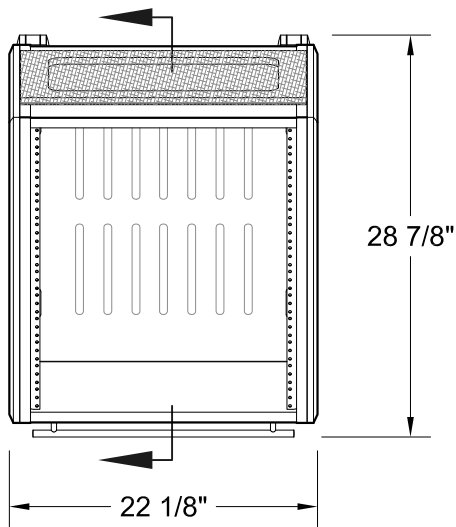

Face Up Rack - Specifications

Shipping Info
Number of Boxes - 1
Shipping weight - 55 Lbs

PLAN

SECTION

FRONT

RIGHT SIDE