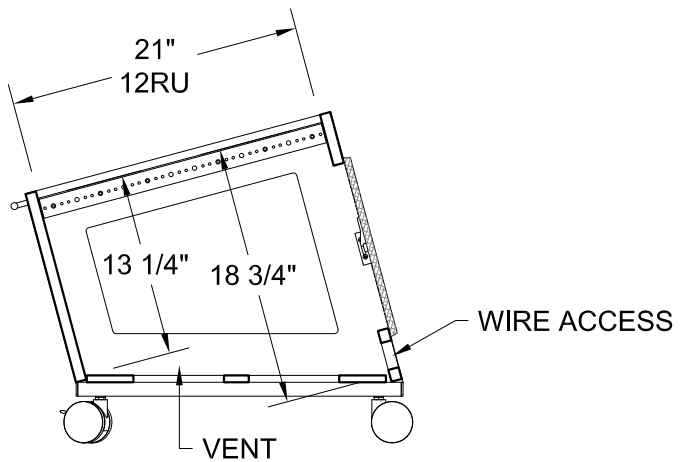

Face Up Rack - Specifications

Shipping Info
Number of Boxes - 1
Shipping weight - 55 Lbs

PLAN

SECTION

FRONT

RIGHT SIDE