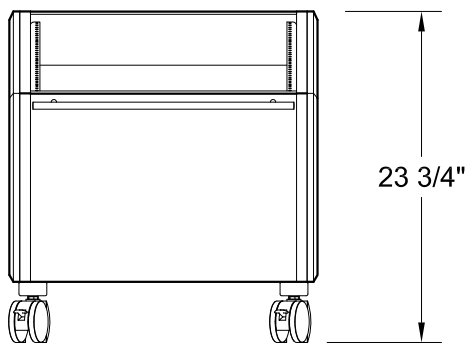

Face Up Rack - Specifications

Shipping Info
Number of Boxes - 1
Shipping weight - 55 Lbs

PLAN

SECTION

FRONT

RIGHT SIDE