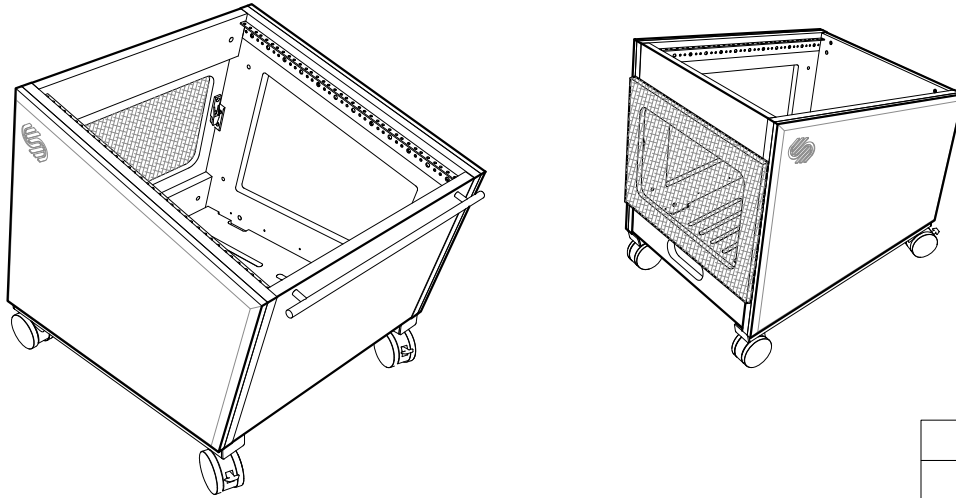

Face Up Rack - Specifications

Shipping Info
Number of Boxes - 1
Shipping weight - 55 Lbs

PLAN

SECTION

FRONT

RIGHT SIDE