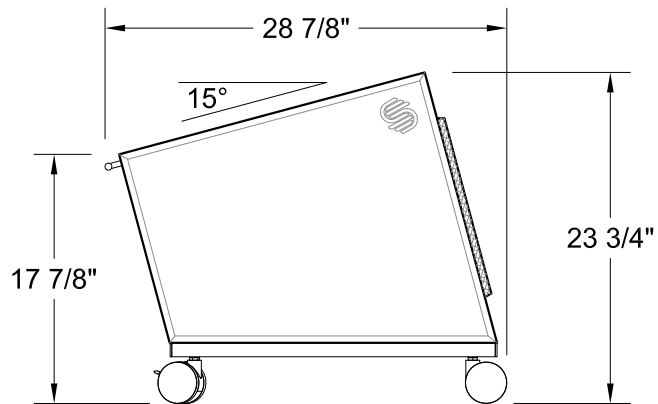

Face Up Rack - Specifications

Shipping Info
Number of Boxes - 1
Shipping weight - 55 Lbs

PLAN

SECTION

FRONT

RIGHT SIDE