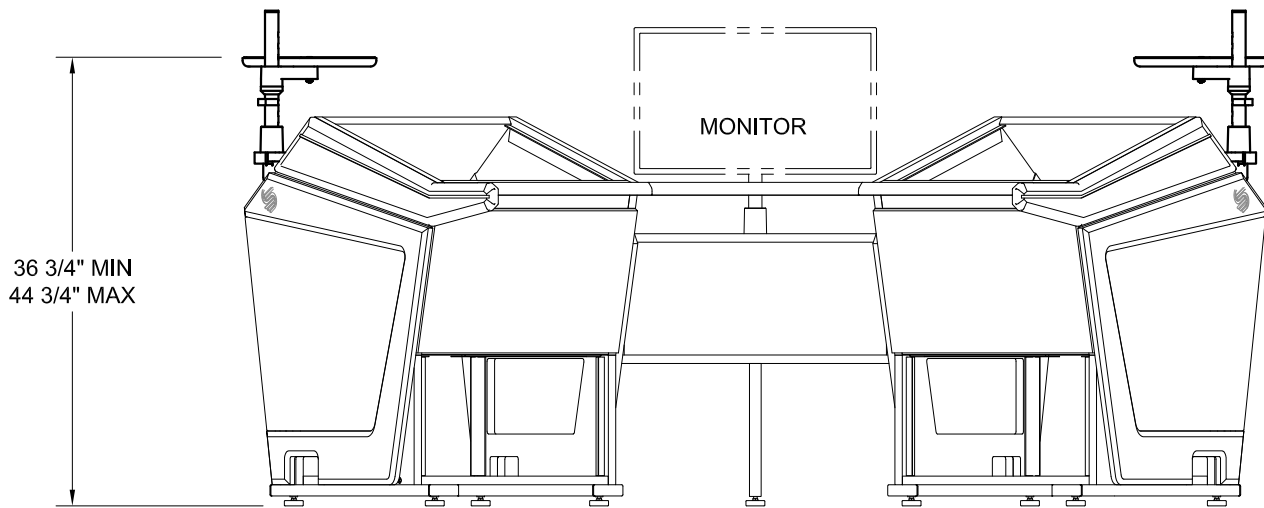

LCD Monitor and Speaker Clearance Guide

Plan D - Rail Mount Swing Arm Speaker Platform

FRONT VIEW

Not recommended for speakers over
10"D x 9"W or over 17lbs
(25cm x 48cm or over 7.7kg)