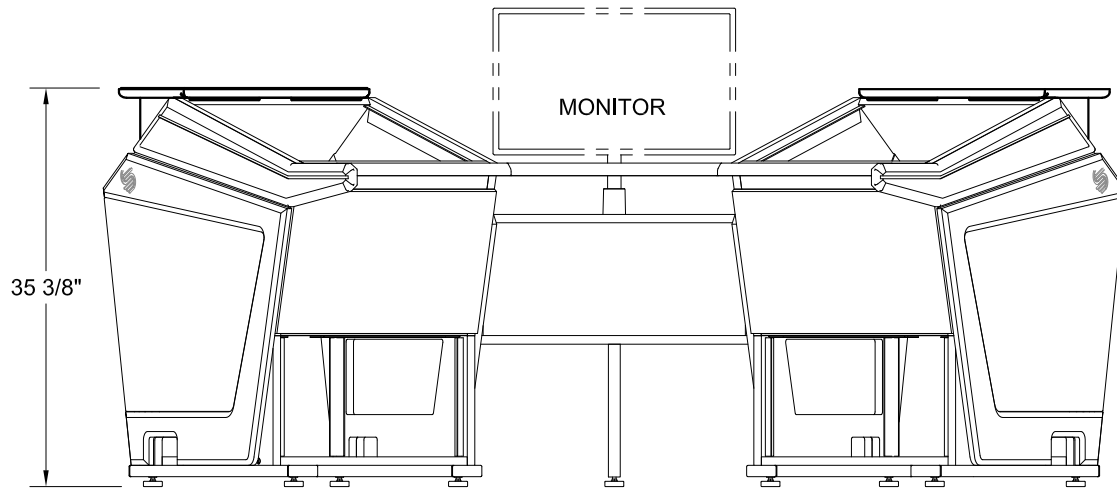

# LCD Monitor and Speaker Clearance Guide

## Plan D - Bridge Mount Speaker Platform - 11 1/2 x 19

FRONT VIEW

Not recommended for speakers over  
14"D x 22"W or over 50lbs  
(84cm x 129cm or over 22.5kg)

PLAN VIEW