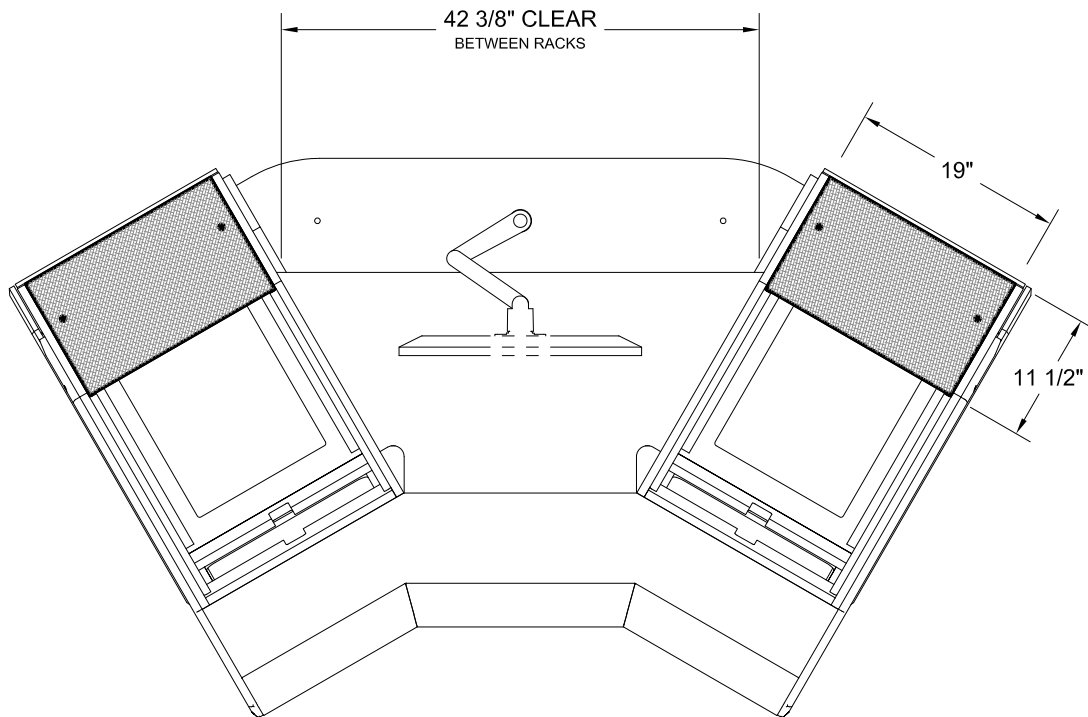

# LCD Monitor and Speaker Clearance Guide

## Plan D - Bridge Mount Speaker Platform - 11 1/2 x 19

FRONT VIEW

Not recommended for speakers over  
14"D x 22"W or over 50lbs  
(84cm x 129cm or over 22.5kg)

PLAN VIEW