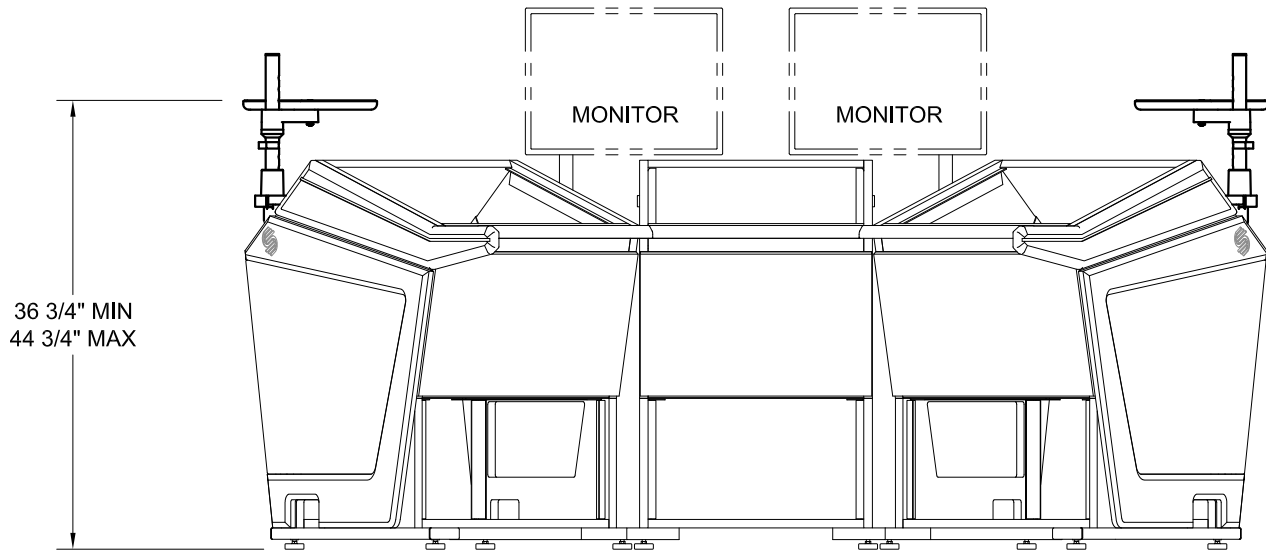

# LCD Monitor and Speaker Clearance Guide

## Plan C - Rail Mount Swing Arm Speaker Platform

FRONT VIEW

Not recommended for speakers over  
10"D x 9"W or over 17lbs  
(25cm x 48cm or over 7.7kg)

PLAN VIEW