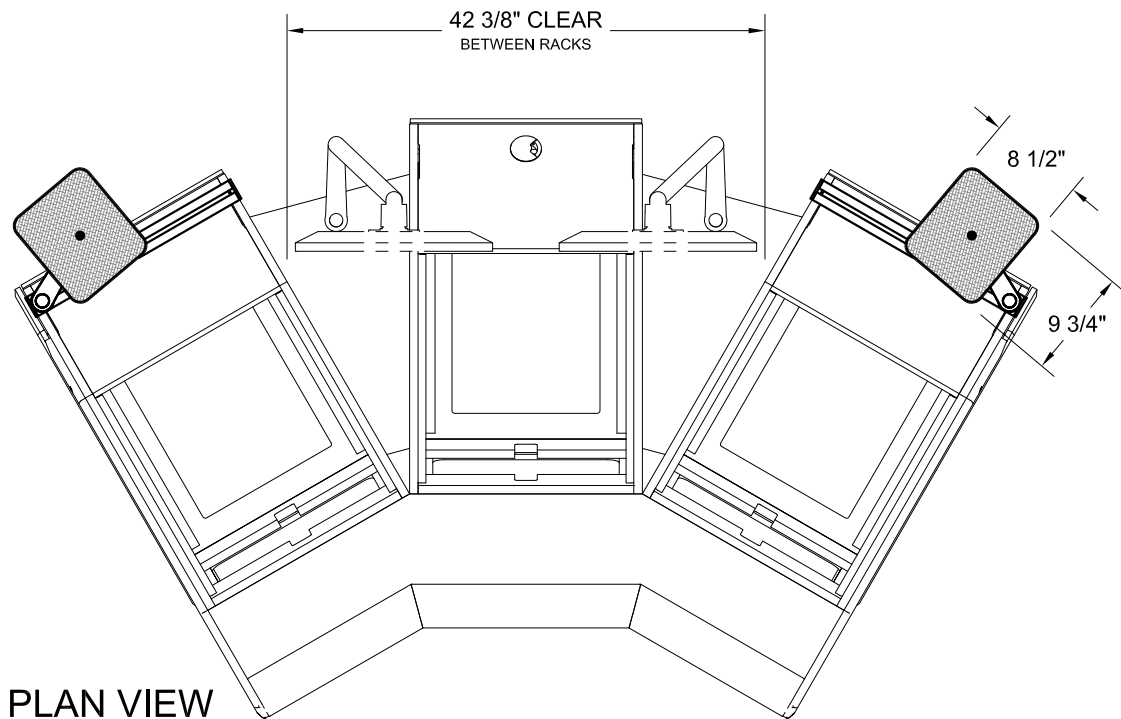

# LCD Monitor and Speaker Clearance Guide

## Plan C - Rail Mount Swing Arm Speaker Platform

FRONT VIEW

Not recommended for speakers over  
10"D x 9"W or over 17lbs  
(25cm x 48cm or over 7.7kg)

PLAN VIEW