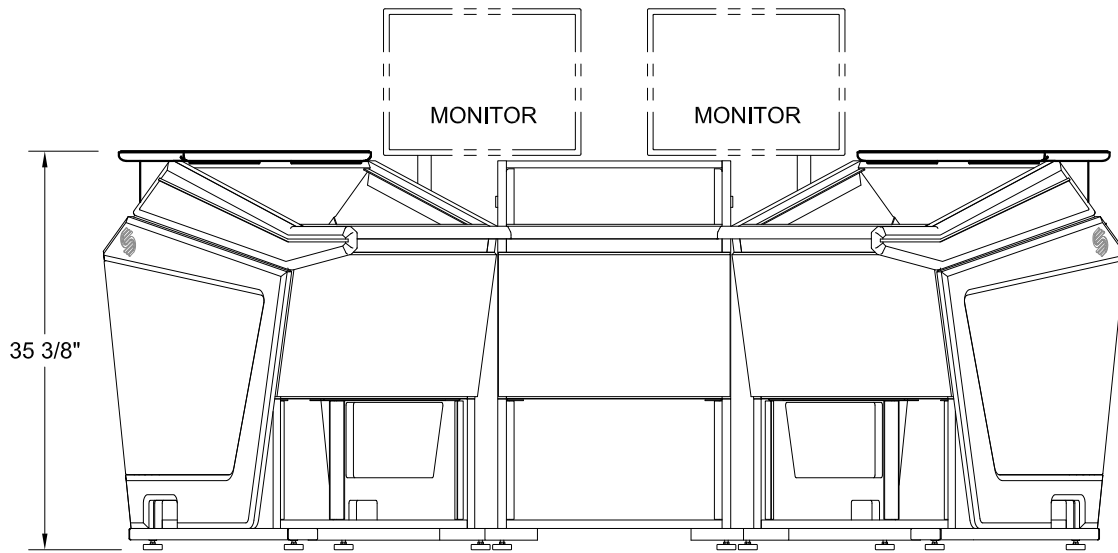

LCD Monitor and Speaker Clearance Guide

Plan C - Bridge Mount Speaker Platform - 11 1/2 x 19

FRONT VIEW

Not recommended for speakers over
14"D x 22"W or over 50lbs
(84cm x 129cm or over 22.5kg)

PLAN VIEW