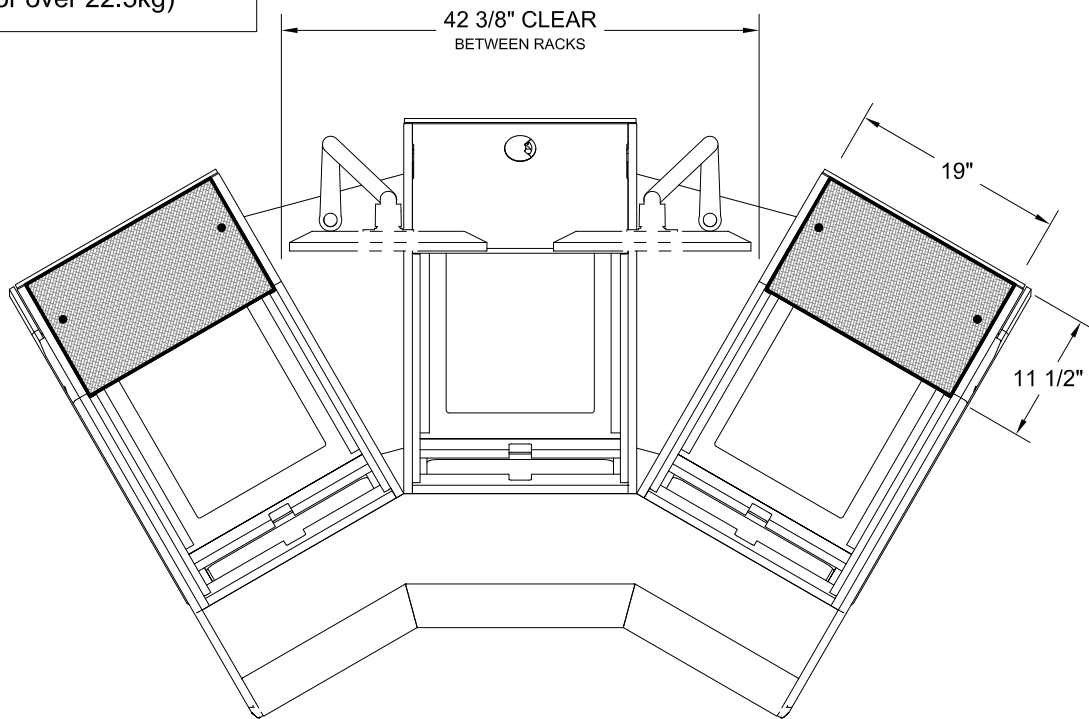

LCD Monitor and Speaker Clearance Guide

Plan C - Bridge Mount Speaker Platform - 11 1/2 x 19

FRONT VIEW

Not recommended for speakers over
14"D x 22"W or over 50lbs
(84cm x 129cm or over 22.5kg)

PLAN VIEW