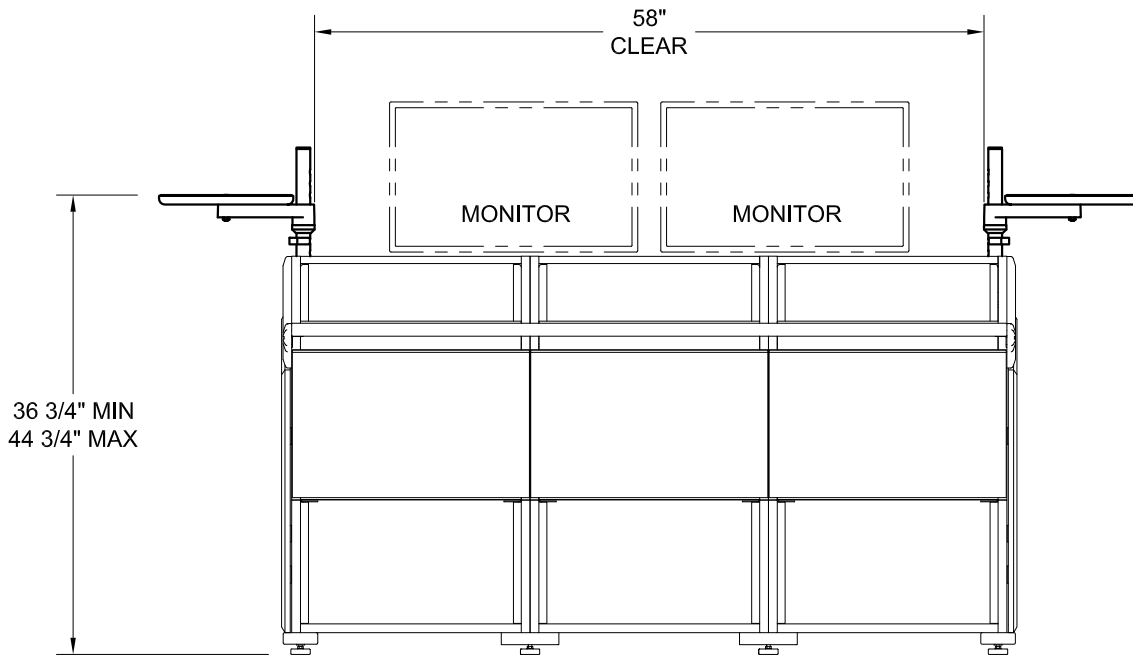

LCD Monitor and Speaker Clearance Guide

Plan B - Rail Mount Swing Arm Speaker Platform

FRONT VIEW

Not recommended for speakers over
10"D x 9"W or over 17lbs
(25cm x 48cm or over 7.7kg)

PLAN VIEW