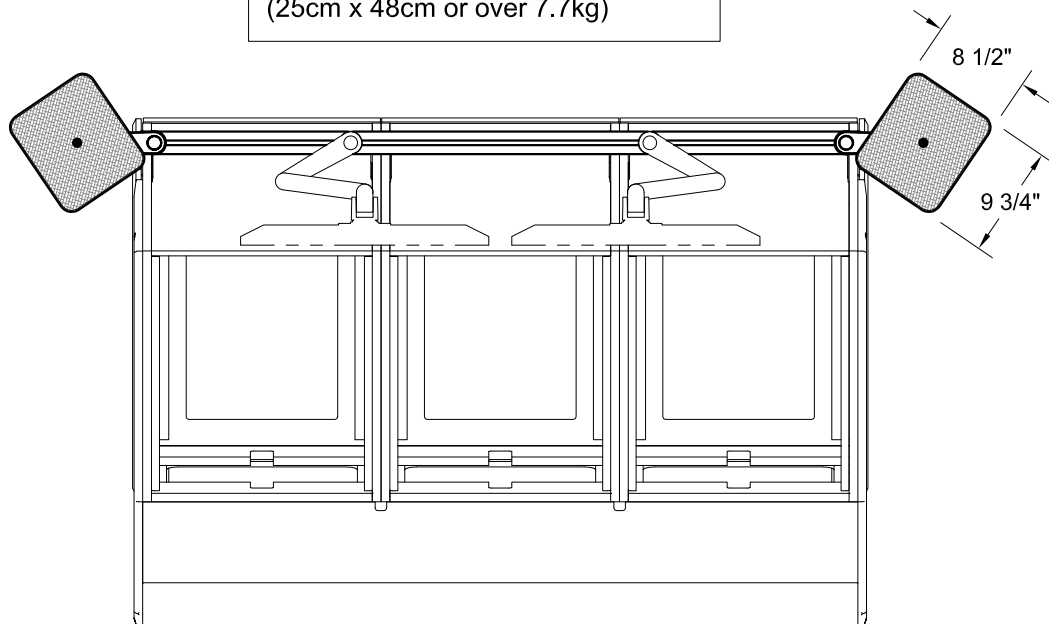

LCD Monitor and Speaker Clearance Guide

Plan B - Rail Mount Swing Arm Speaker Platform

FRONT VIEW

Not recommended for speakers over
10"D x 9"W or over 17lbs
(25cm x 48cm or over 7.7kg)

PLAN VIEW