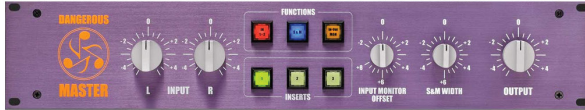

2x CONVERT-2 MASTERING

AES/SPDIF IN 2 CAN BE
ROUTED BACK TO DAW VIA USB

COMPUTER

USB CABLE

CONVERT-2 #1

AES/SPDIF CABLE

WORD CLOCK CABLE

TO MASTERING CONSOLE OR OUTBOARD GEAR

WC IN
A/D CONVERTER
WC OUT

WORD CLOCK CABLE

USB CABLE

COMPUTER

CONVERT-2 #2

TO MONITOR CONTROLLER
OR MONITORS*

*IF CONNECTING DIRECTLY TO
MONITORS, USE CONVERT-2
OUTPUT TRIM TO
CONTROL MONITOR LEVEL